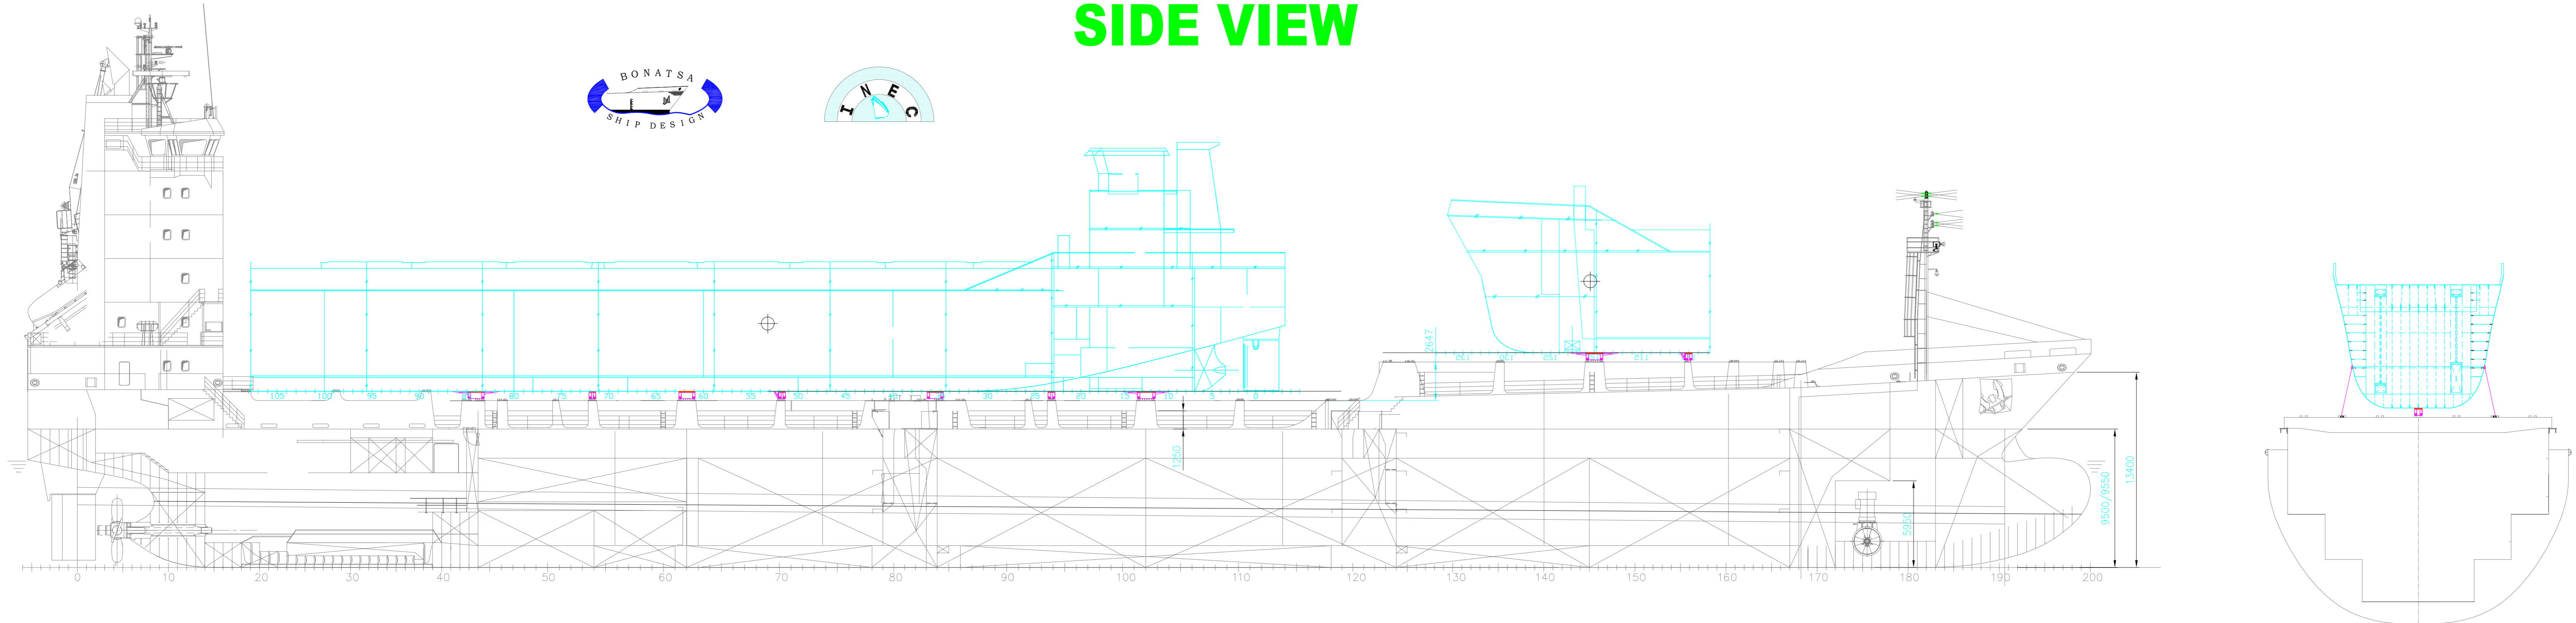

Transport of dry cargo vessel BT3200 on hatch covers of IHDA Multifeeder 800TEU

SIDE VIEW

TOP VIEW